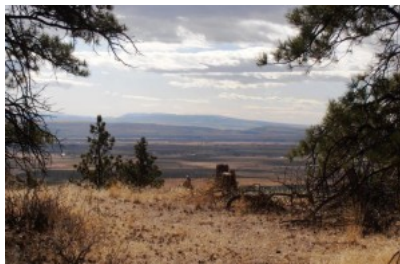

ROCKY MOUNTAIN RANCH REALTY

give us a call at 406.259.6666

Rimrock Vista #29

Laurel, MT | \$139,000

Rimrock Vista #29

Small Acreages

Acres: 20

One of two contiguous 20 acre parcels situated on the end of a bench. 360 degree views, pasture and trees. Consider this your private kingdom.

Rimrock Vista is 7 miles NW of Laurel, Montana.