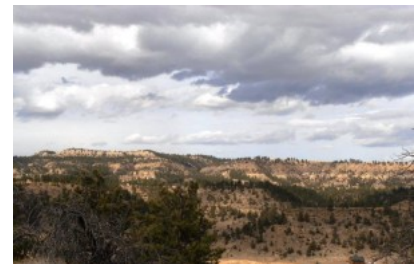

ROCKY MOUNTAIN RANCH REALTY

give us a call at 406.259.6666

Rimrock Vista #30

Laurel, MT | $109,000